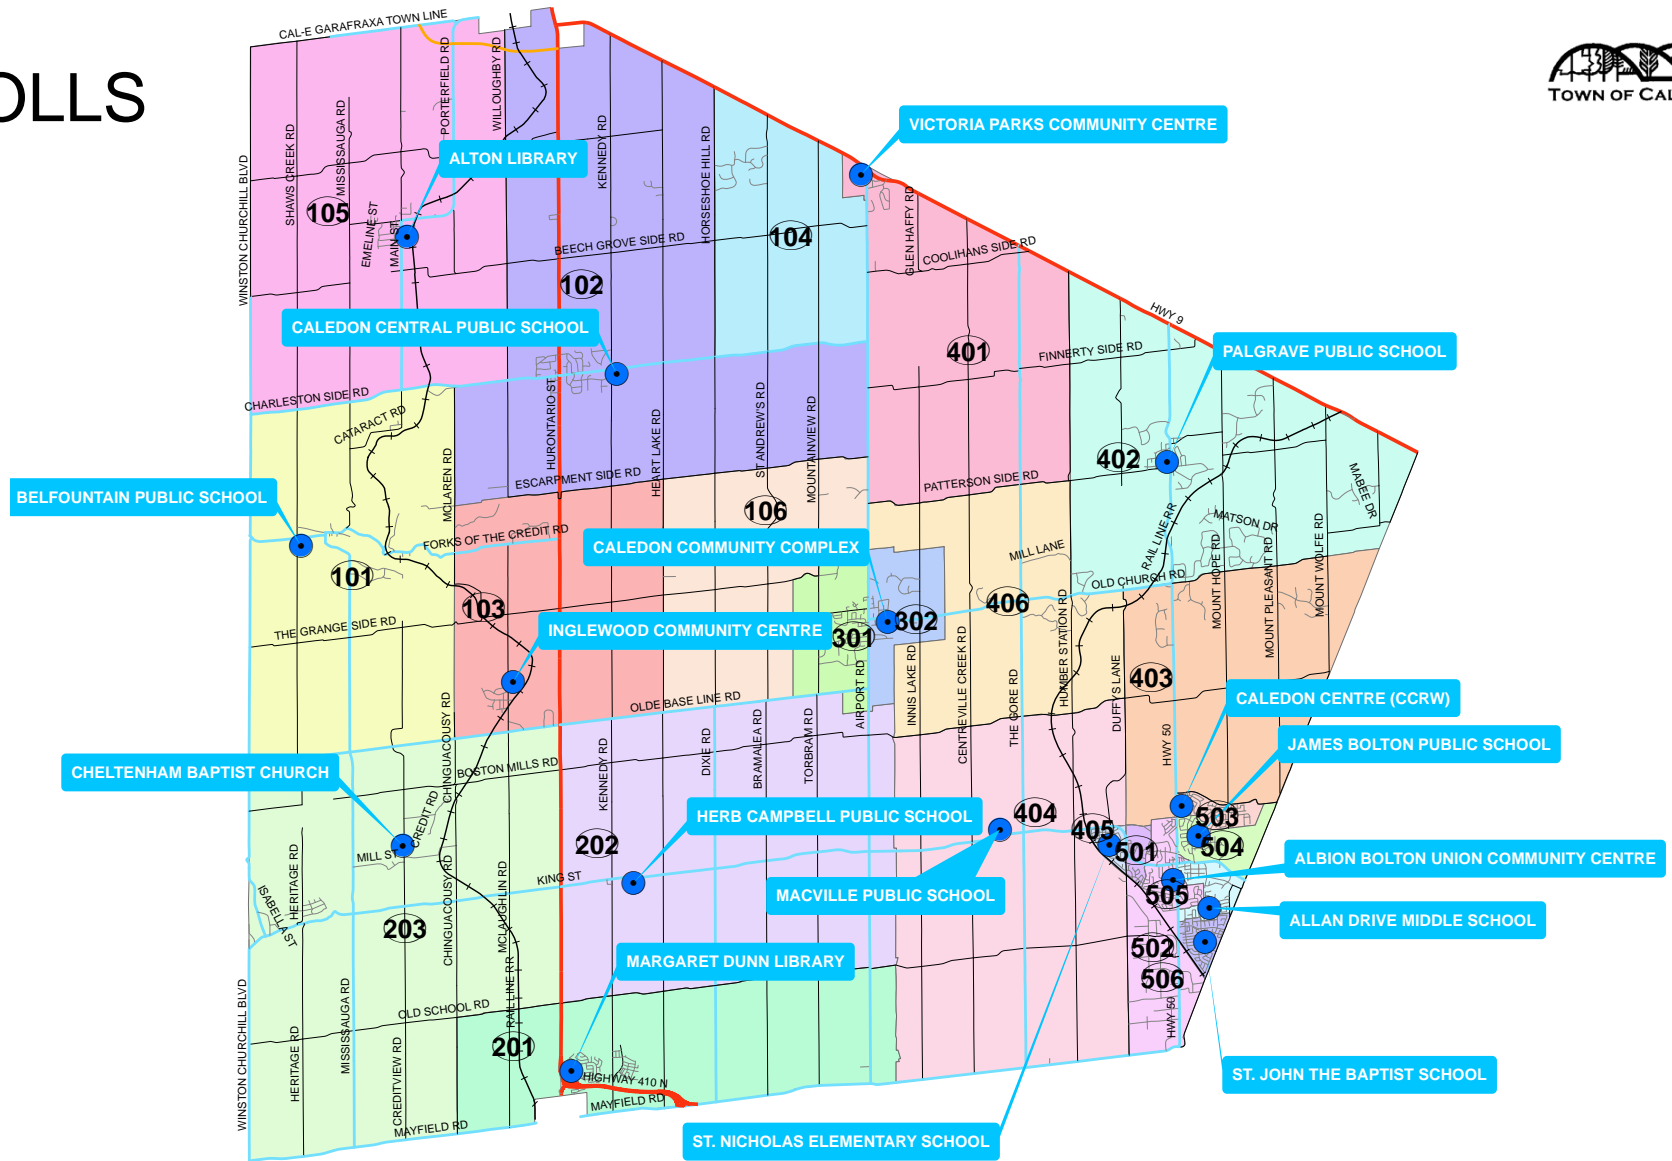

## POLL

- 101 - Belfountain Public School, 17247 Shaws Creek Road
- 102 - Caledon Central Public School, 18357 Kennedy Road
- 103 - Inglewood Community Centre, 15825 McLaughlin Road
- 104 - Victoria Parks Community Centre, 33 Victoria Crescent
- 105 - Alton Library, 35 Station Road
- 106 - Caledon Community Complex, 6215 Old Church Road
- 201 - Margaret Dunn Library, 20 Snelcrest Drive
- 202 - Herb Campbell Public School, 3749 King Street
- 203 - Cheltenham Baptist Church, 14520 Creditview Road
- 301 - Caledon Community Complex, 6215 Old Church Road
- 302 - Caledon Community Complex, 6215 Old Church Road

- 401 - Victoria Parks Community Centre, 33 Victoria Crescent
- 402 - Palgrave Public School, 8962 Patterson Sideroad
- 403 - Caledon Centre for Recreation & Wellness, 14111 Highway 50
- 404 - Macville Public School, 7280 King Street
- 405 - St. Nicholas Elementary School, 120 Harvest Moon Drive
- 406 - Caledon Community Complex, 6215 Old Church Road
- 501 - St. Nicholas Elementary School, 120 Harvest Moon Drive
- 502 - Albion Bolton Union Community Centre, 150 Queen Street South
- 503 - Caledon Centre for Recreation & Wellness, 14111 Highway 50
- 504 - James Bolton Public School, 225 Kingsview Drive
- 505 - Allan Drive Middle School, 254 Allan Drive
- 506 - St. John the Baptist School, 299 Landsbridge Street