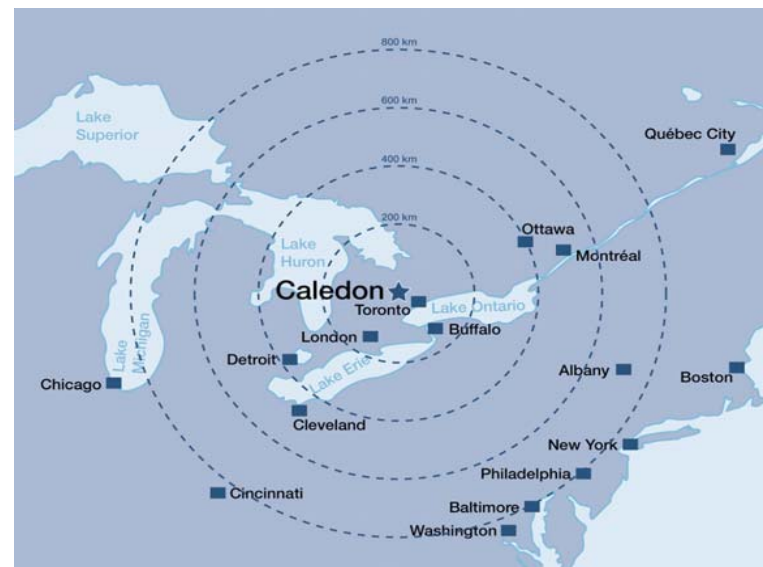

Distances to Major North American Cities

	Canada			USA			
	Miles	Km	Driving Time (Hours)		Miles	Km	Driving Time (Hours)
Toronto	22	36	0.50	Buffalo	82	132	1.50
Kitchener	38	61	1.00	Detroit	231	372	4.00
Niagara Falls	80	129	1.50	Cleveland	295	474	5.00
London	90	144	1.50	Pittsburgh	320	515	5.00
Windsor	205	330	3.50	Philadelphia	508	817	8.50
Ottawa	253	407	4.00	New York	530	853	9.00
Montreal	338	544	5.00	Chicago	534	859	9.00
Halifax	1,142	1,837	19.00	Boston	566	910	9.50
Winnipeg	1,280	2,060	21.00	Atlanta	1,006	1,619	16.75
Calgary	2,177	3,502	36.00	Minneapolis	1,046	1,683	17.50
Vancouver	2,780	4,473	46.00	San Francisco	2,298	3,698	38.00

Caledon in the Greater Toronto Area

Area Map

Almost half of the population of the USA and Canada live within 800 km (500 miles) - or a day's drive - of Caledon.